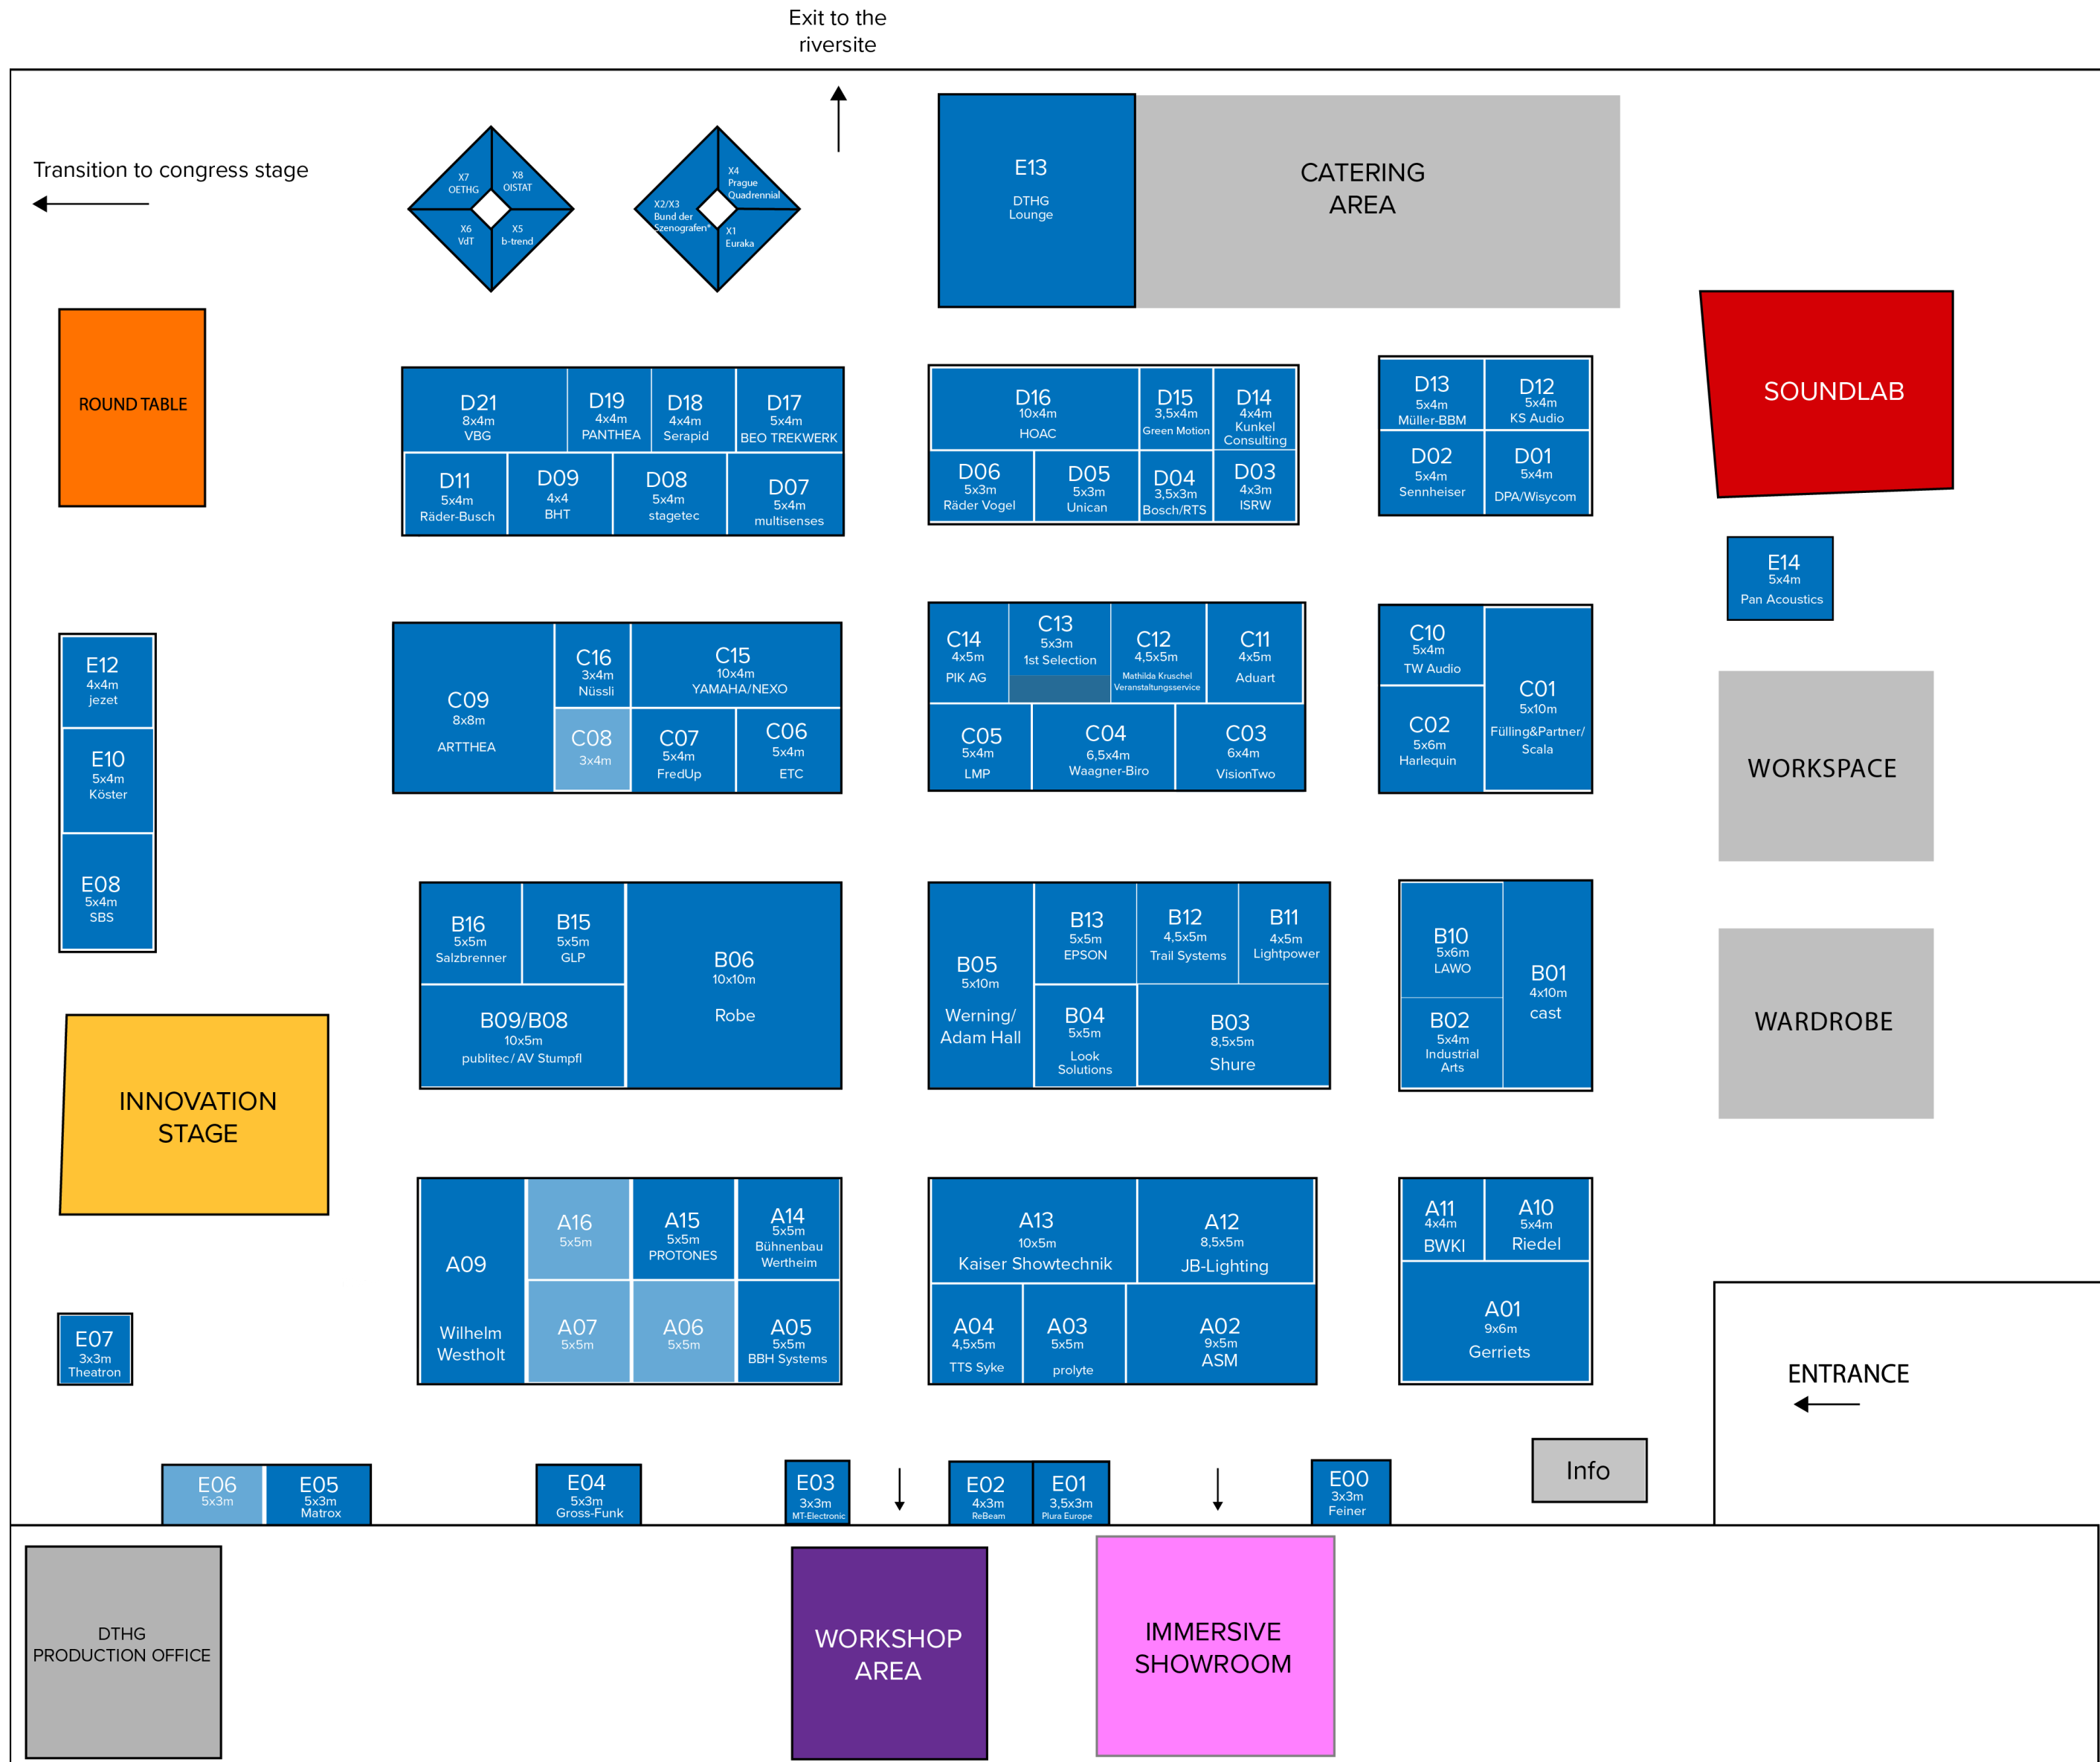

SHOWTECH25

20 – 22 MAY 2025 | FAIR & CONGRESS | ARENA BERLIN

ARENA BERLIN
Eichenstraße 4
12435 Berlin
ARENA HALLE
Space: 6500m²

For detailed information, such as the current occupancy status or information about specific areas, please contact the SHOWTECH team at: info@showtech.dthg.de

 booked areas
 reserved areas